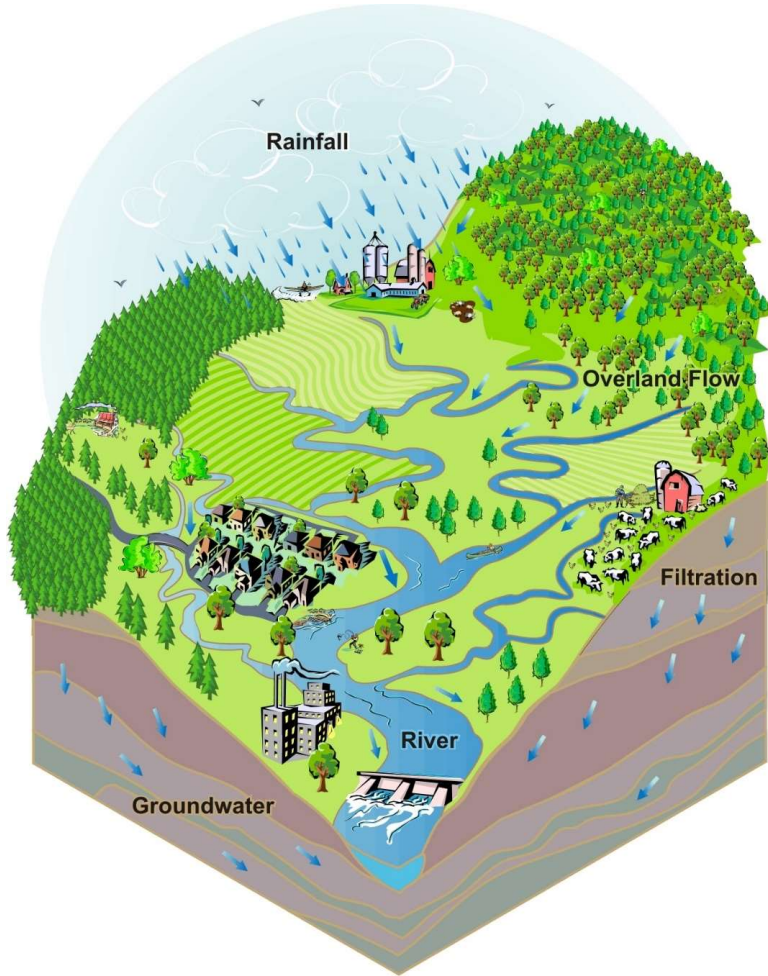

Make A Difference Day

JOIN US FOR AFTERSCHOOL CAMP!

ATTENTION K-8TH GRADE STUDENTS

JOIN OUR **FREE** AFTER SCHOOL CAMP!

4255 THORN ST  SAN DIEGO, CA 92105

COME JOIN US FOR A ONE-WEEK CAMP PROGRAM, WONDERS OF THE WETLANDS! STUDENTS WILL LEARN ABOUT WETLANDS AND ITS ECOSYSTEM OF FISH, BIRDS, AND PLANTS, WHILE ALSO MAKING NEW FRIENDS AND LEARNING! WE WILL BE MAKING BUCKWHEAT PANCAKES IN OUR COMMUNITY KITCHEN! EACH STUDENT RECEIVES ONE WEEK OF CAMP DURING THE SCHOOL YEAR AND ONE WEEK DURING THE SUMMER.

CALL OR TEXT 619-889-4657 TO REGISTER
TO LEARN MORE, SCAN ME!

KELP FOREST

KELP ANATOMY

Make A Difference Today

WATERSHED

Watershed: An area of land that channels rainfall and snowmelt to creeks, streams, and rivers, and eventually to bays, reservoirs, or the ocean.

WHAT IS A WATERSHED

PUEBLO SAN DIEGO WATERSHED

STORM DRAIN

TRASH AROUND STORM DRAIN

REFLECTION QUESTION

How did it feel to make a difference in the world?

Make A Difference Tomorrow

SCIENCE DISCOVERY PROCESS