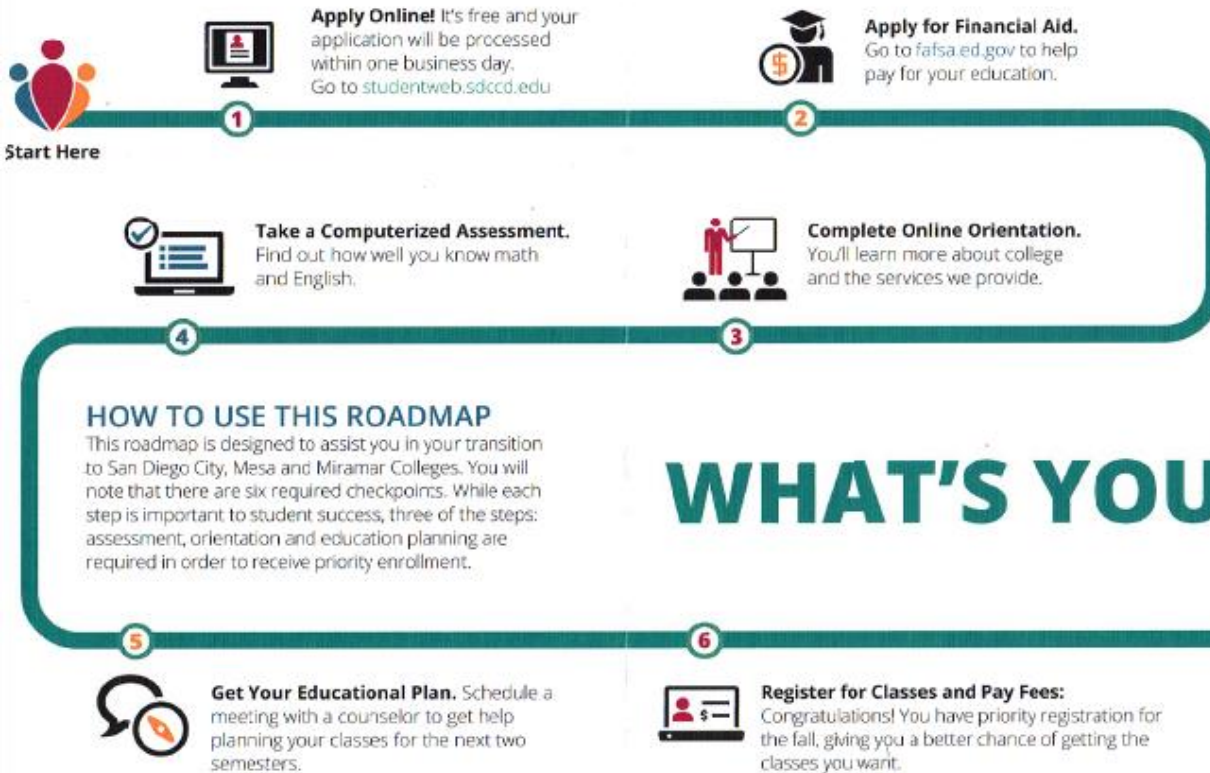

**GROSSMONT-CUYAMACA
COMMUNITY COLLEGE DISTRICT**

SOUTHWESTERN COLLEGE

HOW TO GET STARTED

COMMUNITY COLLEGE CHECKLIST

YOUR ROADMAP TO SUCCESS

ORIENTATION + ASSESSMENT + ED PLAN = PRIORITY ENROLLMENT AND SUCCESS

HOW TO USE THIS ROADMAP

This roadmap is designed to assist you in your transition to San Diego City, Mesa and Miramar Colleges. You will note that there are six required checkpoints. While each step is important to student success, three of the steps: assessment, orientation and education planning are required in order to receive priority enrollment.

WHAT'S YOUR PATH?

KEEP TRACK OF YOUR PROGRESS

Use this checklist to help you keep track of your progress as you move along your pathway to success. When you complete one of these important steps check it off. Complete these steps by June 30th for Fall priority registration.